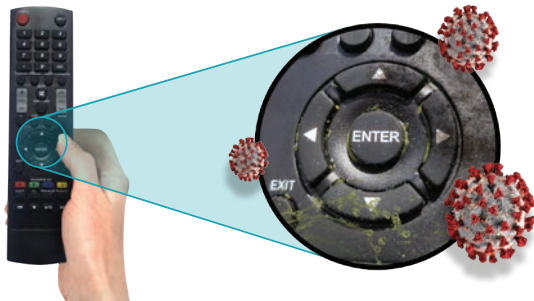

The Safer Solution™

- Easy to Clean Non-porous Sealed Membrane Surface
- Results in 99% Less Bacteria & Germs²

- Easy for Staff • Designed for Guests • Cost Effective

Works all LG Hospitality TVs With No Setup One touch setup for all other TV brands

CR1
Original TV Only Universal
Easy Functions

CR1R
TV & Cable Box
Easy Functions

CR3BCB
TV or TV & Cable Box Designer Black Case, Larger Buttons, Enhanced Durability

CR2M
Pay-Per-View Compatible With LodgeNet® And OnCommand®

CR4 & CR4-B
LG Full Function Remote
Also works with ProCentric® and LYNK REACH® servers

Get 2 FREE Clean Remotes For Every 10 Clean Remotes Purchased
Order must be placed between 1/1/2021 and 1/31/2022

Remotes must be purchased from a participating LG Dealer/Distributor

No quantity limits; for every 10 you buy, you get 2 free (Example: Buy 50 get 10 free)

All claims must be received at the address on this form by mail only; no emails. Offer rights are not transferable, have no cash value and may not be duplicated. Offer valid only with USA address. Offer void where prohibited by federal, state, or local laws. **Free products are shipped directly by Clean Remote.** Customer is solely responsible for completing and mailing their own rebate forms before postmark date of 2/28/2022. LG Dealer/Distributor is not responsible for submitting rebate forms or obtaining free product on behalf of customer. Please allow up to 3 weeks for delivery of free remotes.

MAIL REBATE TO: Clean Remote (Code: LG-DEALER)
12914 DuPont Circle
Tampa, FL 33626

All mail-in forms must include a copy of the original LG Dealer/Distributor invoice dated between 1/1/2021 through 1/31/2022 showing a single qualifying purchase.

Company Name: _____ Contact Name: _____
Address: _____ Phone: _____
City: _____ State: _____ ZIP: _____ Email (optional): _____

¹ <https://www.cleanremote.com/gerba-study-swe.php>

² <https://www.cbsnews.com/nsick-roommate-dont-touch-that-remote>, <https://youtu.be/ews//fST_BxVmw14>, <https://www.cleanremote.com/article-apic-hospital>, <https://www.ahla.com/sites/default/files/SafeStayGuidelinesV7_080521_1.pdf>